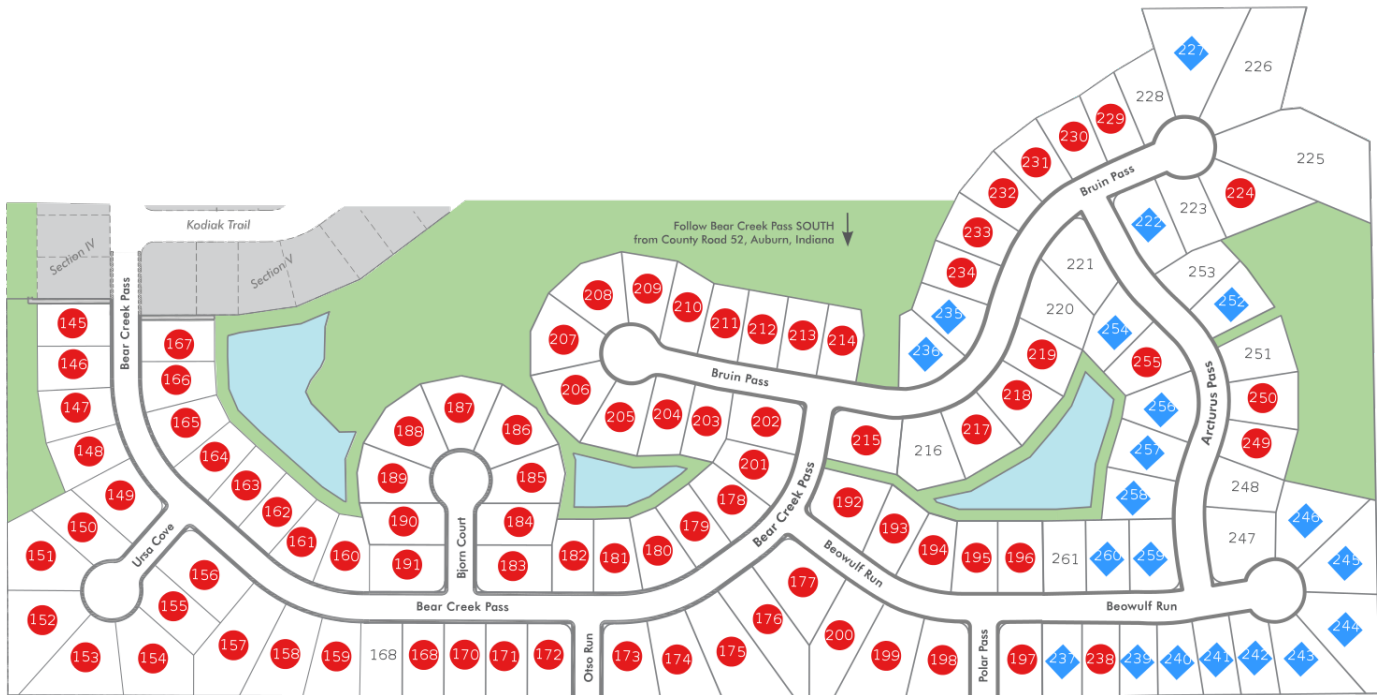

Bear Creek

○ Lot Available ○ Lot Available Through Builder ■ Model Home ● Sold ◆ Hold

Available Lots

Disclaimer: Lot prices are subject to change. Please call (260) 489-2000 to confirm prices.

Lot	Price	Features	Builder
216	\$65,900		
220	\$58,900		
221	\$56,900		
222	\$58,900		Heller Homes
223	\$65,900		
225	\$75,900		
226	\$74,900		
227	\$69,900		
228	\$68,900		
235	\$65,900		
236	\$65,900		
237	\$56,900		
239	\$56,900		Kiracofe Homes
240	\$56,900		Kiracofe Homes
241	\$56,900		Kiracofe Homes
242	\$59,900		Kiracofe Homes
243	\$64,900		Kiracofe Homes
244	\$64,900		Kiracofe Homes
245	\$64,900		Kiracofe Homes
246	\$74,900		Kiracofe Homes
247	\$58,900		
248	\$69,900		
251	\$71,900		
252	\$71,900		
253	\$68,900		
254	\$71,900		Heller Homes
256	\$71,900		Kiracofe Homes
257	\$71,900		Kiracofe Homes
258	\$71,900		Heller Homes
259	\$58,900		
260	\$67,900		
261	\$71,900		