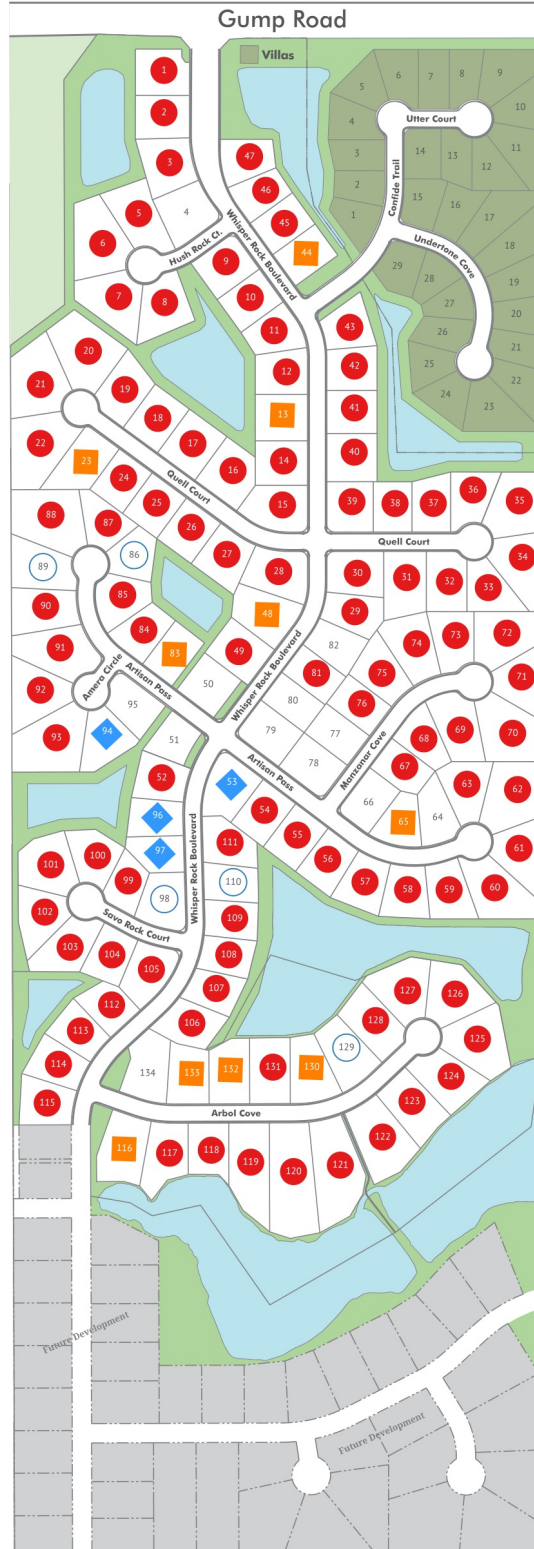

Whisper Rock North of Fort Wayne near I-69 in Northeast Indiana.

○ Lot Available ● Lot Available Through Builder ■ Model Home ● Sold ◆ Hold

Model Homes

Lot	Builder	Features
13	Bob Buescher Homes	
23	Bob Buescher Homes	
44	Windsor Homes	
48	Preston Allen Homes	
65		
83	Wannemacher Homes	
116	Bob Buescher Homes	
130	Art Schmucker	
132	Timberlin Homes	
133	Woodcreek Homes	

Available Lots

Disclaimer: Lot prices are subject to change. Please call (260) 489-2000 to confirm prices.

Lot	Price	Features	Builder
4	\$66,900	Lake	
13	Model Home		Bob Buescher Homes
23	Model Home		Bob Buescher Homes
44	Model Home		Windsor Homes
48	Model Home		Preston Allen Homes
50	\$76,900		
51	\$74,900	Lake	
53	\$76,900		
64	\$78,900		
65	\$0		
66	\$72,900		
77	\$76,900		
78	\$72,900		
79	\$69,900		
80	\$76,900		
82	\$76,900		
83	Model Home		Wannemacher Homes
	Contact		
86			Wannemacher Homes

	Builder	
89	Contact Builder	Bob Buescher Homes
94	\$96,900	J&K Contractors
95	\$74,900	
96	\$0	
97	\$0	
98	Contact Builder	Arbor Homes
110	Contact Builder	Bob Buescher Homes
116	Model Home	Bob Buescher Homes
129	Contact Builder	Mark Sauder General Construction
130	Model Home	Art Schmucker
132	Model Home	Timberlin Homes
133	Model Home	Woodcreek Homes
134	\$86,900	