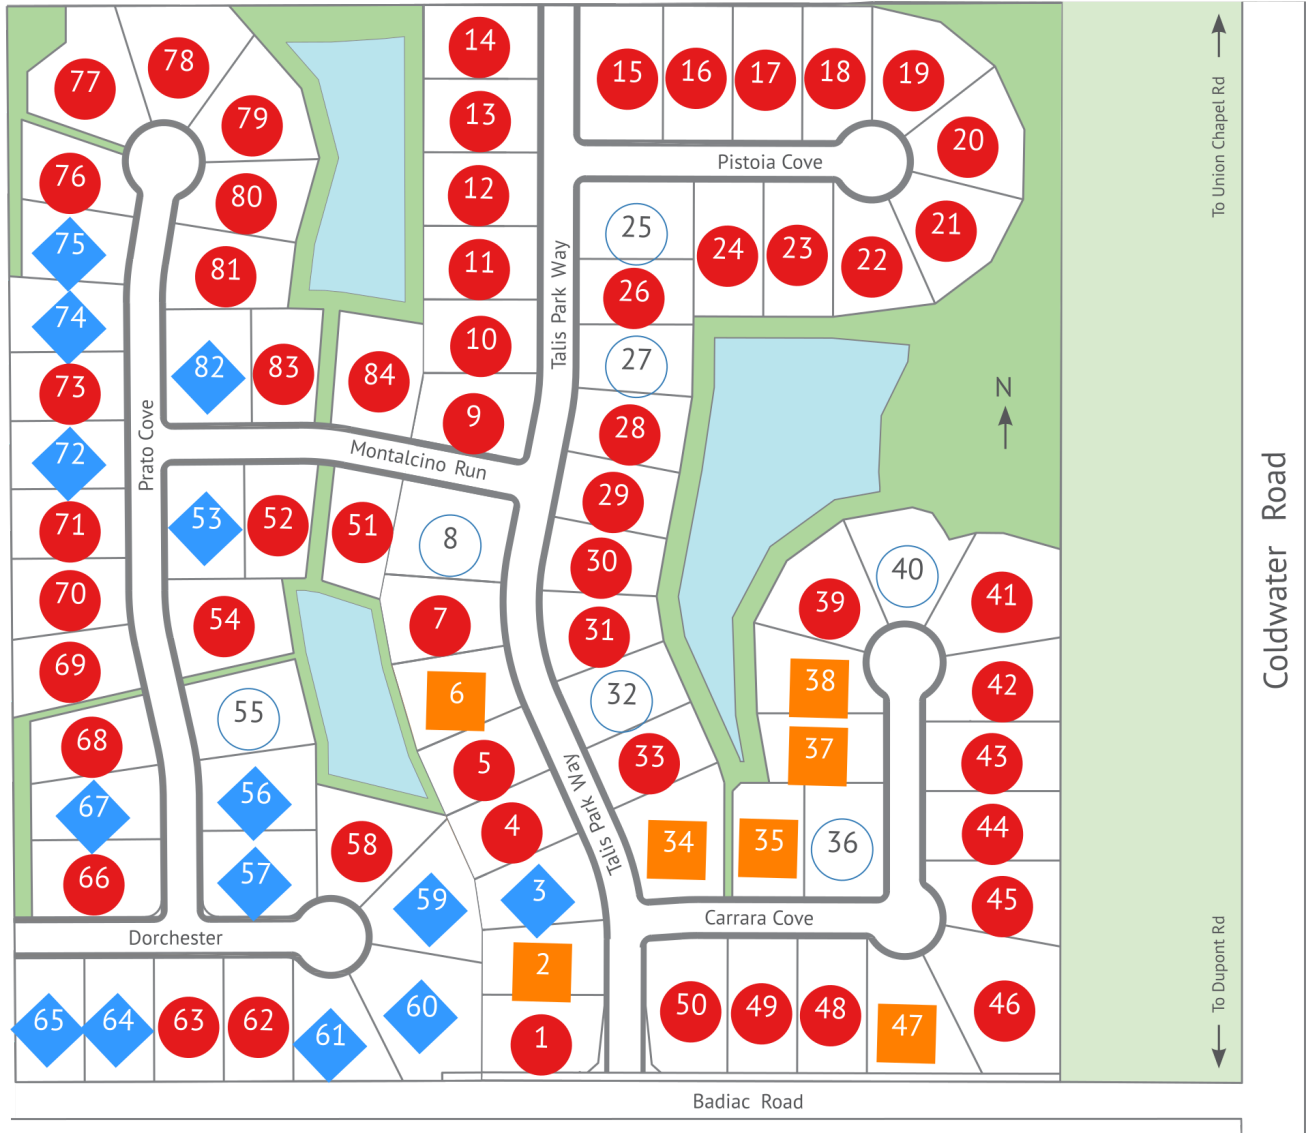

Talis Park Located in Perry Township, Indiana.

○ Lot Available ○ Lot Available Through Builder ■ Model Home ● Sold ◆ Hold

Model Homes

Lot	Builder	Features
2	Lancia Homes	
6	Lancia Homes	
34	Creekstone	Lake
35	Creekstone	Lake
37	Heller Homes	Lake
38	KAM Construction	Lake
47	KAM Construction	

Available Lots Disclaimer: Lot prices are subject to change. Please call (260) 489-2000 to confirm prices.

Lot	Price	Features	Builder
2	Model Home		Lancia Homes
3	Hold		KAM Construction
6	Model Home		Lancia Homes
8	Contact Builder		Olthof Homes
25	Contact Builder		Majestic Custom Homes
27	Contact Builder		Lancia Homes
32	Contact Builder	Lake	Majestic Custom Homes
34	Model Home	Lake	Creekstone
35	Model Home	Lake	Creekstone
36	Contact Builder		Olthof Homes
37	Model Home	Lake	Heller Homes
38	Model Home	Lake	KAM Construction
40	Contact Builder	Lake, Wooded	Fox Homes
47	Model Home		KAM Construction
53	\$59,900		Olthof Homes
55	Contact Builder	Lake	J&K Contractors
56	\$69,900	Lake	J&K Contractors
57	\$61,900		Olthof Homes
59	\$68,900		Olthof Homes
60	\$68,900		KAM Construction
61	\$65,900		Fox Homes
64	\$64,900		Sterling Homes
65	\$64,900		KAM Construction
67	\$66,900		Heller Homes
72	\$64,900		Sterling Homes
74	\$66,900		Heller Homes
75	\$66,900		Heller Homes
82	\$61,900		Olthof Homes