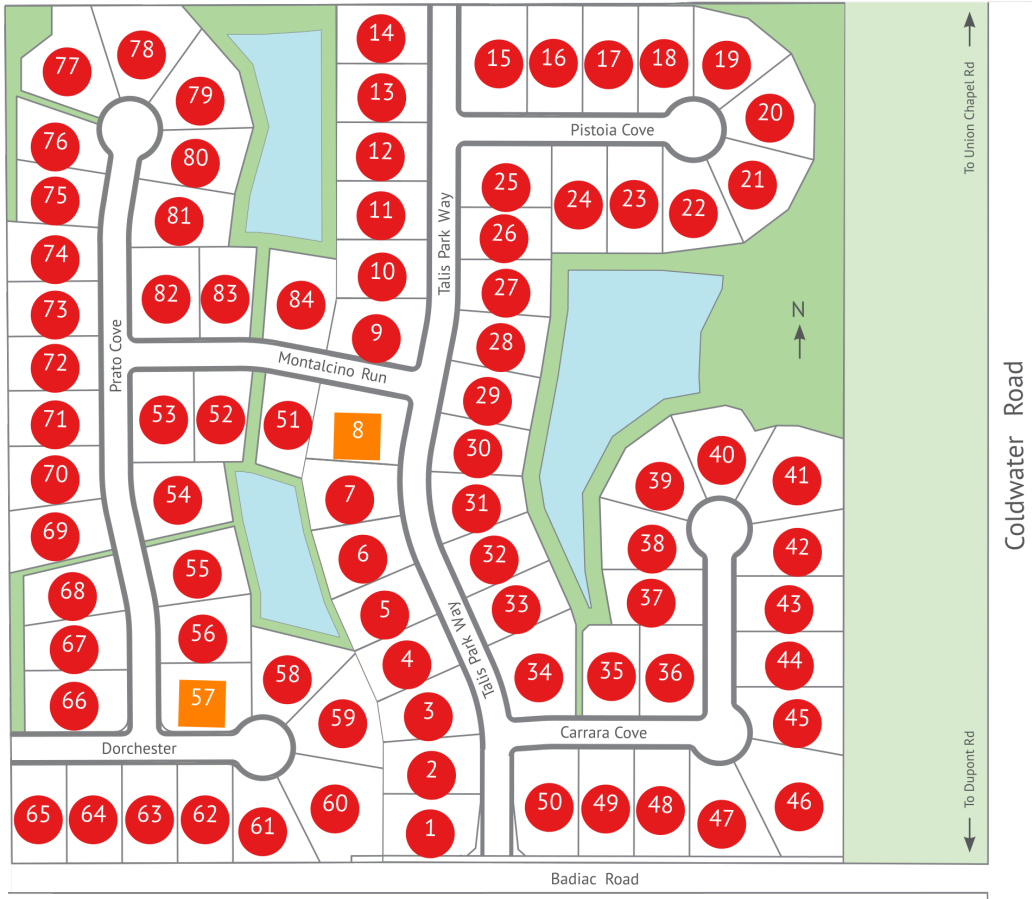

**Talis Park** Located in Perry Township, Indiana.

○ Lot Available    ○ Lot Available Through Builder    ■ Model Home    ● Sold    ◆ Hold

## Model Homes

| Lot | Builder      | Features |
|-----|--------------|----------|
| 8   | Olthof Homes |          |
| 57  | Olthof Homes |          |

## Available Lots Disclaimer: Lot prices are subject to change. Please call (260) 489-2000 to confirm prices.

| Lot | Price      | Features | Builder      |
|-----|------------|----------|--------------|
| 8   | Model Home |          | Olthof Homes |
| 57  | Model Home |          | Olthof Homes |