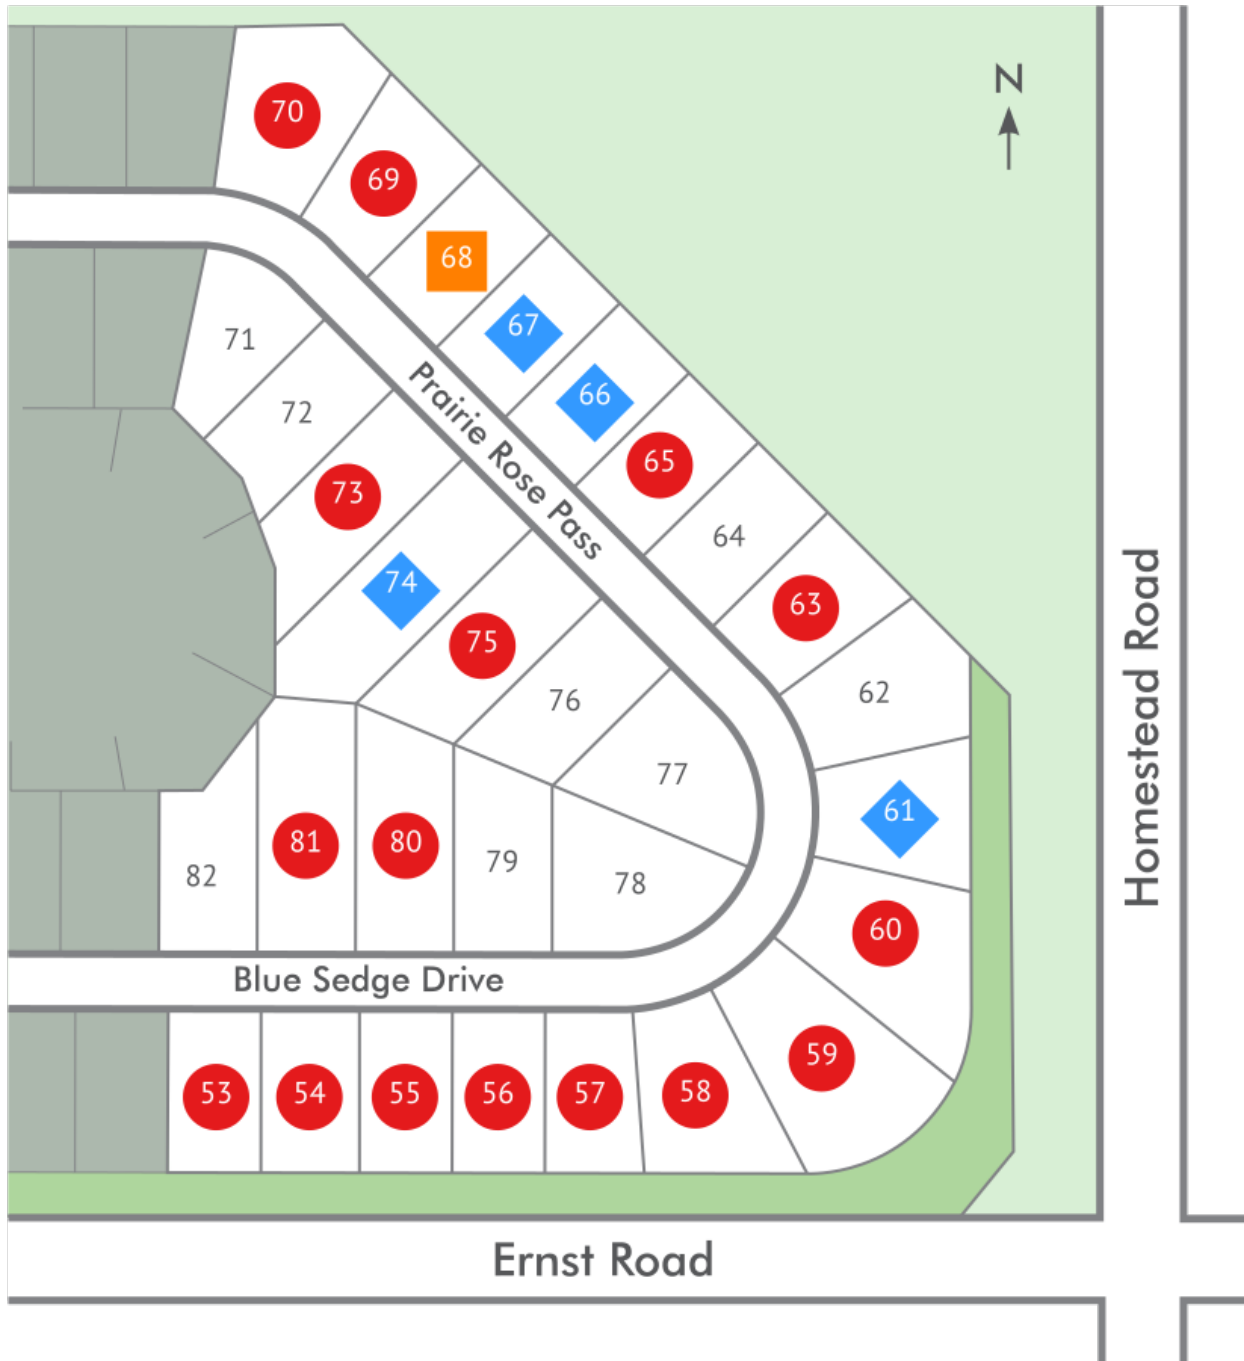

Prairie Meadows

○ Lot Available ○ Lot Available Through Builder ■ Model Home ● Sold ◆ Hold

Model Homes

Lot	Builder	Features
68	Heller Homes	Basement

Available Lots

Disclaimer: Lot prices are subject to change. Please call (260) 489-2000 to confirm prices.

Lot	Price	Features	Builder
61	\$49,900		Heller Homes
62	\$53,900	Basement	
64	\$56,900	Basement	
66	\$56,900	Basement	
67	\$56,900	Basement	KAM Construction
68	Model Home	Basement	Heller Homes
71	\$49,900		
72	\$49,900		
74	\$55,900		Heller Homes
76	\$56,900		
77	\$52,900		
78	\$52,900		
79	\$54,900		
82	\$52,900		