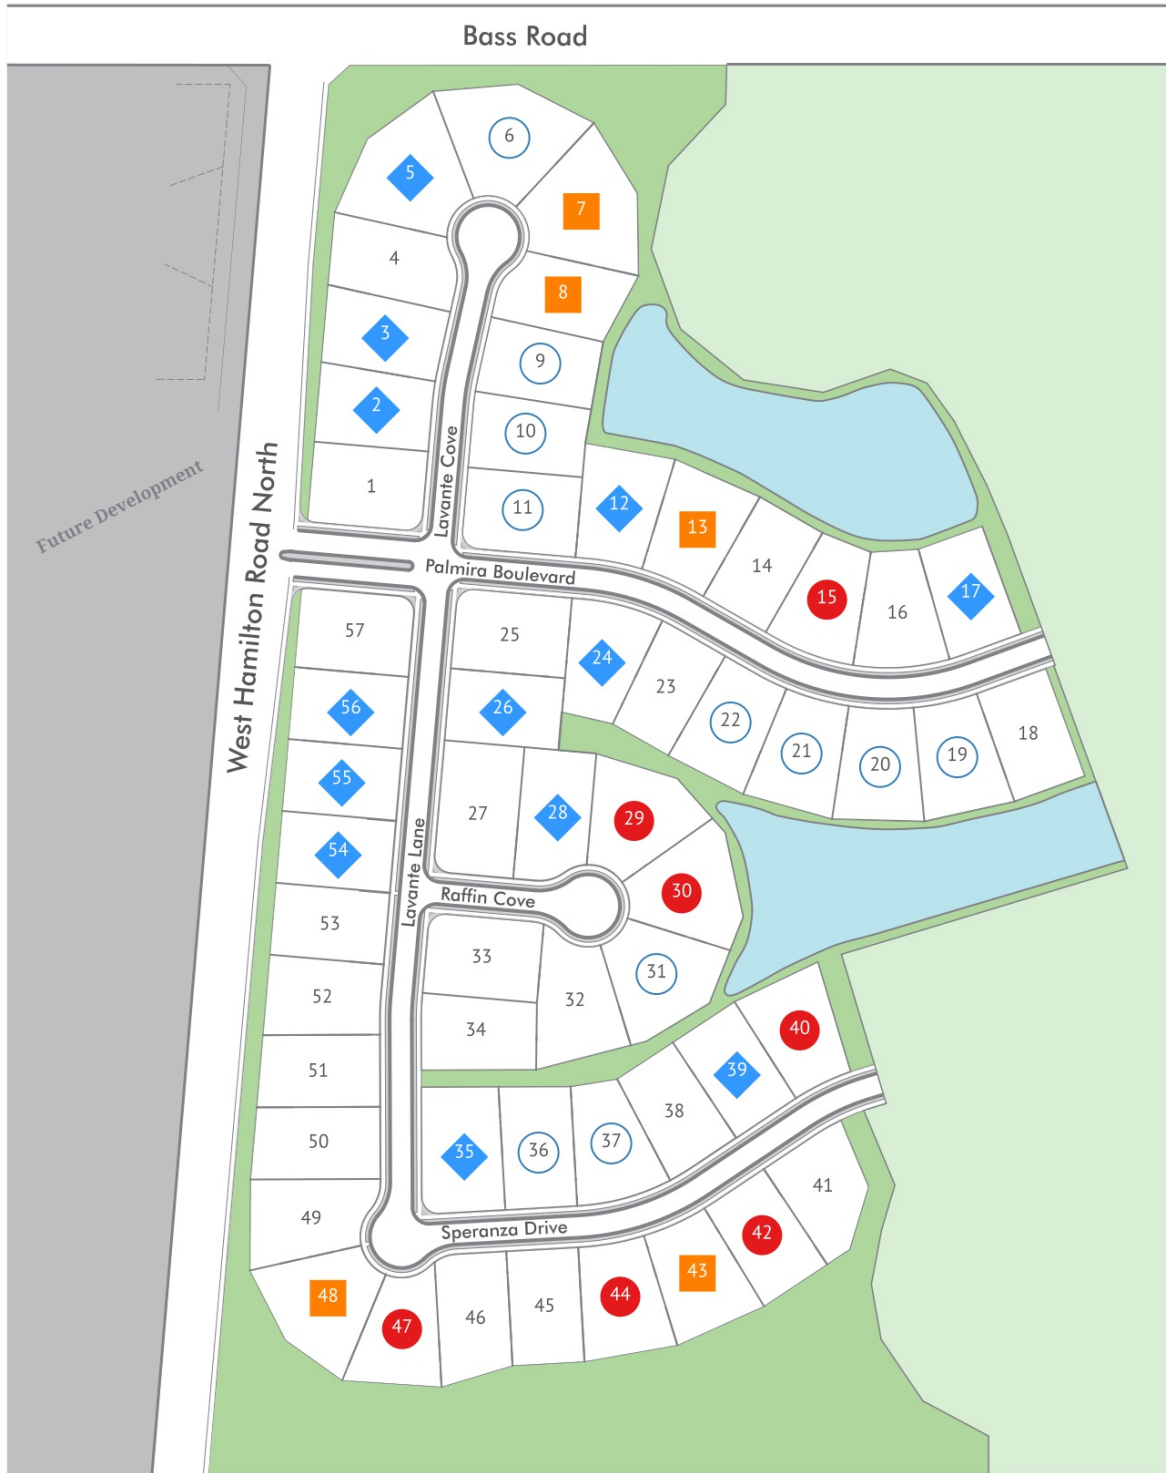

## Palmira Lakes

○ Lot Available    ● Lot Available Through Builder    ■ Model Home    ● Sold    ◆ Hold

## Model Homes

Lot	Builder	Features
7	Foster Park Homes	
8	Foster Park Homes	Lake
13	Heller Homes	Lake
43	Majestic Custom Homes	Lake
48	Majestic Custom Homes	

## Available Lots

Disclaimer: Lot prices are subject to change. Please call (260) 489-2000 to confirm prices.

Lot	Price	Features	Builder
1	\$50,900		
2	\$54,900		KAM Construction
3	\$54,900		KAM Construction
4	\$56,900		
5	\$58,900		KAM Construction
6	Contact Builder		Olthof Homes
7	Model Home		Foster Park Homes
8	Model Home	Lake	Foster Park Homes
9	\$67,900	Lake	Lancia Homes
10	\$67,900	Lake	Lancia Homes
11	Contact Builder		Olthof Homes
12	\$69,900	Lake	Sterling Homes
13	Model Home	Lake	Heller Homes
14	\$69,900	Lake	
16	\$69,900	Lake	
17	\$69,900	Lake	Sterling Homes
18	\$69,900	Lake	
19	\$69,900	Lake	Majestic Custom Homes
20	\$69,900	Lake	Majestic Custom Homes
21	\$69,900	Lake	Heller Homes
22	\$66,900		Heller Homes
23	\$64,900		
24	\$62,900		Olthof Homes