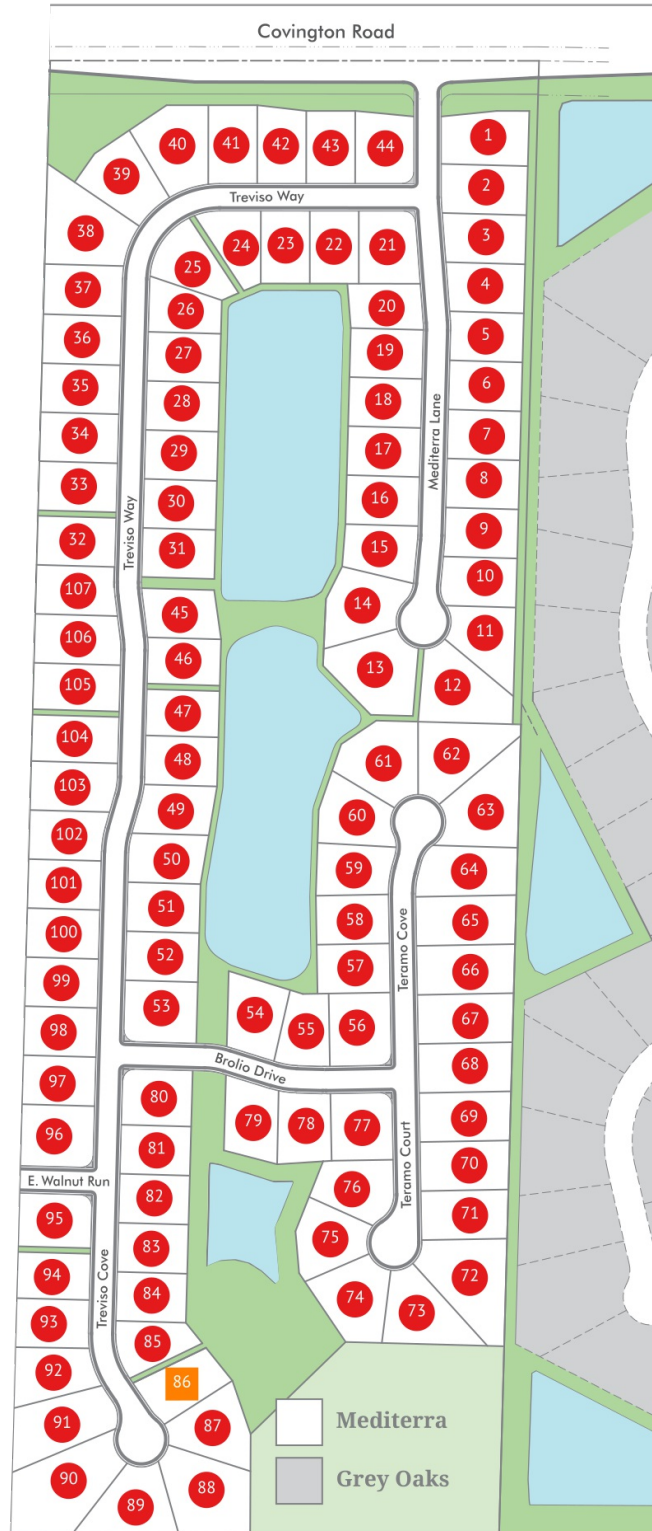

Mediterra In Southwest Allen, adjacent to Grey Oaks off of Covington Road.

○ Lot Available ○ Lot Available Through Builder ■ Model Home ● Sold ◆ Hold

Model Homes

Lot	Builder	Features
86	KAM Construction	Lake

Available Lots Disclaimer: Lot prices are subject to change. Please call (260) 489-2000 to confirm prices.

Lot	Price	Features	Builder
86	Model Home	Lake	KAM Construction