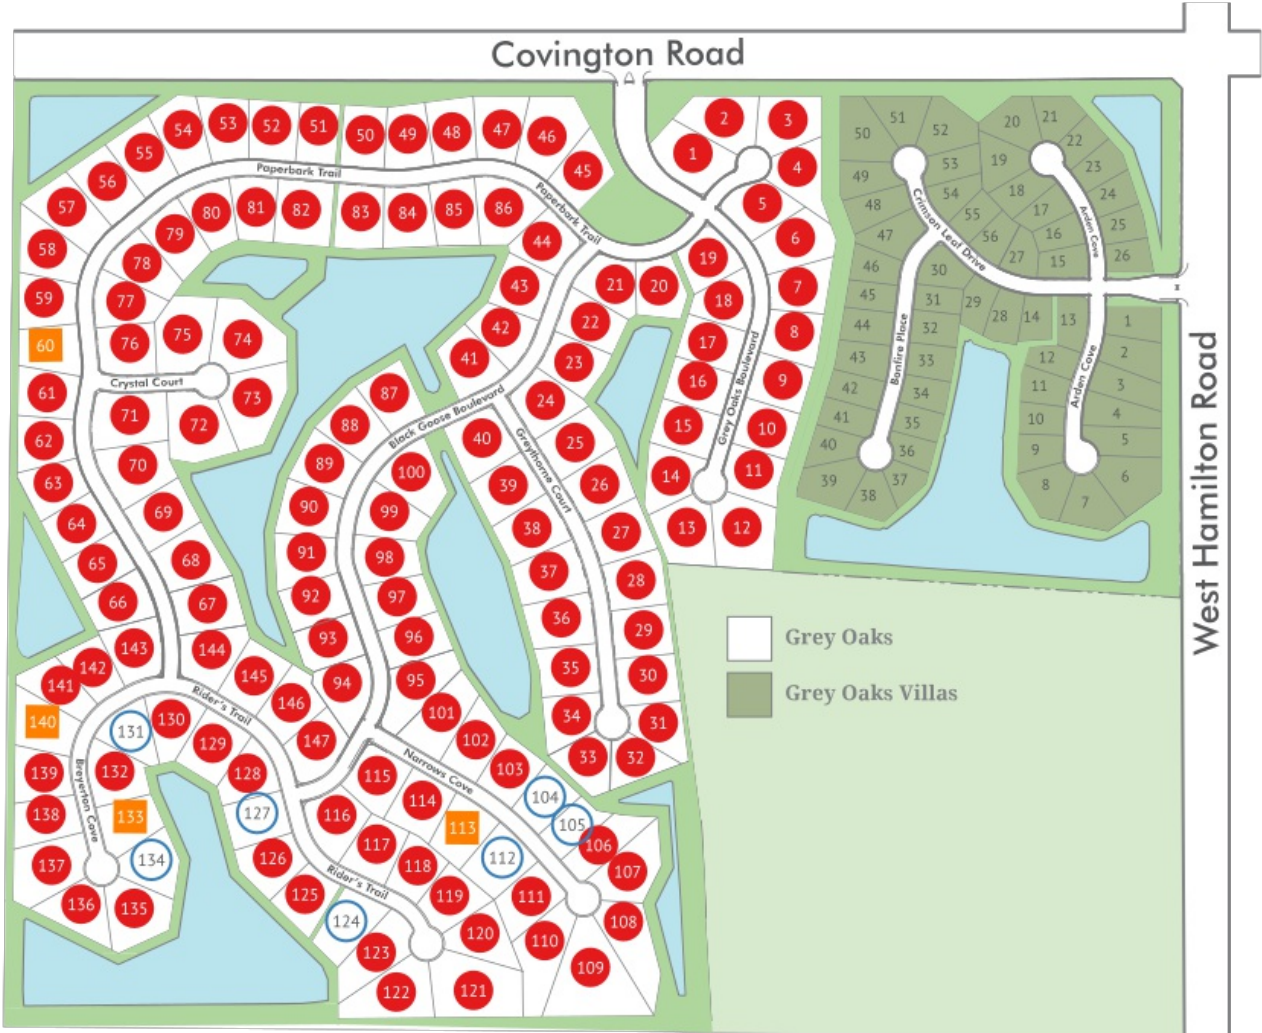

Grey Oaks Located next to Bridgewater and Mediterra, on Covington Rd. in SW Ft. Wayne.

○ Lot Available ○ Lot Available Through Builder ■ Model Home ● Sold ◆ Hold

Model Homes

Lot	Builder	Features
60	KAM Construction	
113	Timberlin Homes	
133	Sistevaris	Lake
140	Sistevaris	

Available Lots Disclaimer: Lot prices are subject to change. Please call (260) 489-2000 to confirm prices.

Lot	Price	Features	Builder
60	Model Home		KAM Construction
104	Contact Builder		Timberlin Homes
105	Contact Builder		Timberlin Homes
112	Contact Builder		Timberlin Homes
113	Model Home		Timberlin Homes
124	Contact Builder	Lake	Timberlin Homes
127	Contact Builder	Lake	Timberlin Homes
131	Contact Builder	Lake	Timberlin Homes
133	Model Home	Lake	Sistevaris
134	Contact Builder	Lake	Bob Buescher Homes
140	Model Home		Sistevaris