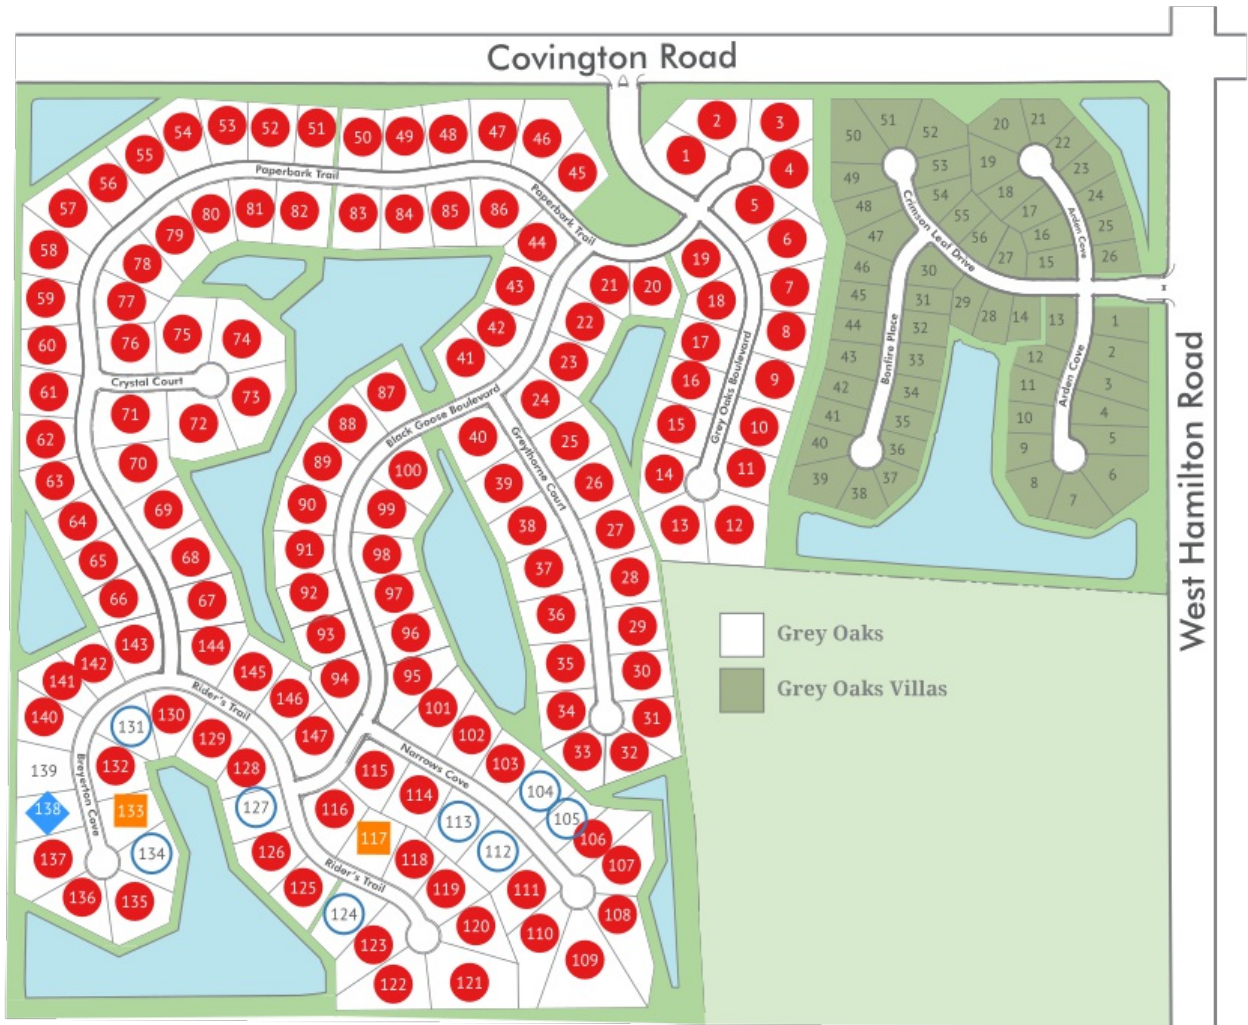

Grey Oaks Located next to Bridgewater and Mediterra, on Covington Rd. in SW Ft. Wayne.

○ Lot Available ○ Lot Available Through Builder ■ Model Home ● Sold ◆ Hold

Model Homes

Lot	Builder	Features
117	KAM Construction	
133	Sistevaris	Lake

Available Lots

Disclaimer: Lot prices are subject to change. Please call (260) 489-2000 to confirm prices.

Lot	Price	Features	Builder
104	Contact Builder		Timberlin Homes
105	Contact Builder		Timberlin Homes
112	Contact Builder		Timberlin Homes
113	Contact Builder		Timberlin Homes
117	Model Home		KAM Construction
124	Contact Builder	Lake	Timberlin Homes
127	Contact Builder	Lake	Timberlin Homes
131	Contact Builder	Lake	Timberlin Homes
133	Model Home	Lake	Sistevaris
134	Contact Builder	Lake	Bob Buescher Homes
138	\$109,900		J&K Contractors
139	\$104,900		