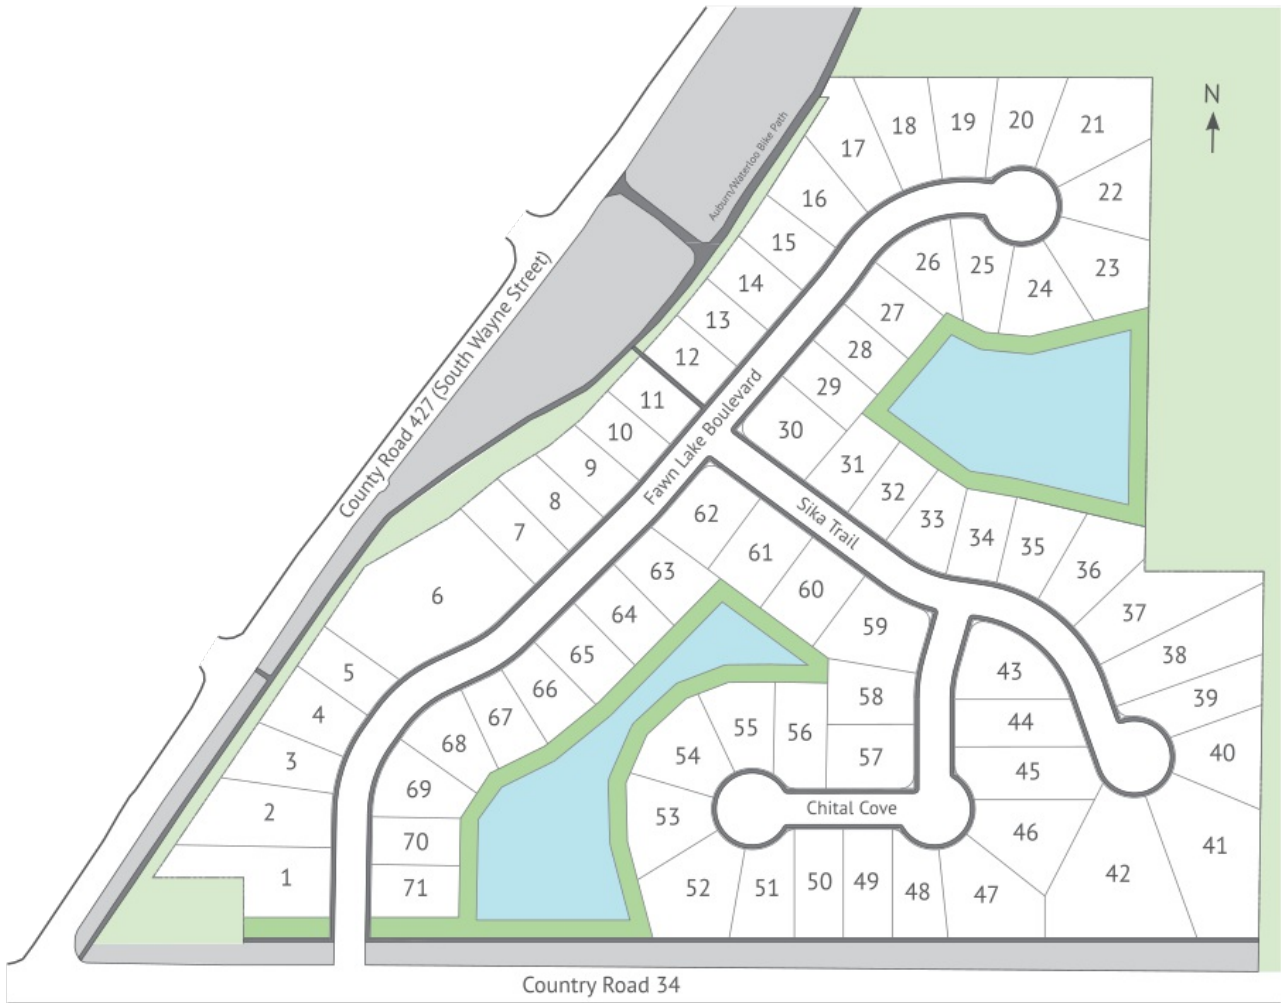

## Fawn Creek Estates

- Lot Available
- Lot Available Through Builder
- Model Home
- Sold
- ◆ Hold

## Available Lots

Disclaimer: Lot prices are subject to change. Please call (260) 489-2000 to confirm prices.

Lot	Price	Features	Builder
1	\$0		
2	\$0		
3	\$0		
4	\$0		
5	\$0		
6	\$0		
7	\$0		
8	\$0		
9	\$0		
10	\$0		
11	\$0		
12	\$0		
13	\$0		
14	\$0		
15	\$0		
16	\$0		
17	\$0		
18	\$0		
19	\$0		
20	\$0		
21	\$0		
22	\$0		
23	\$0		
24	\$0		
25	\$0		
26	\$0		
27	\$0		
28	\$0		
29	\$0		
30	\$0		
31	\$0		

32 \$0

33 \$0

34 \$0

35 \$0

36 \$0

37 \$0

38 \$0

39 \$0