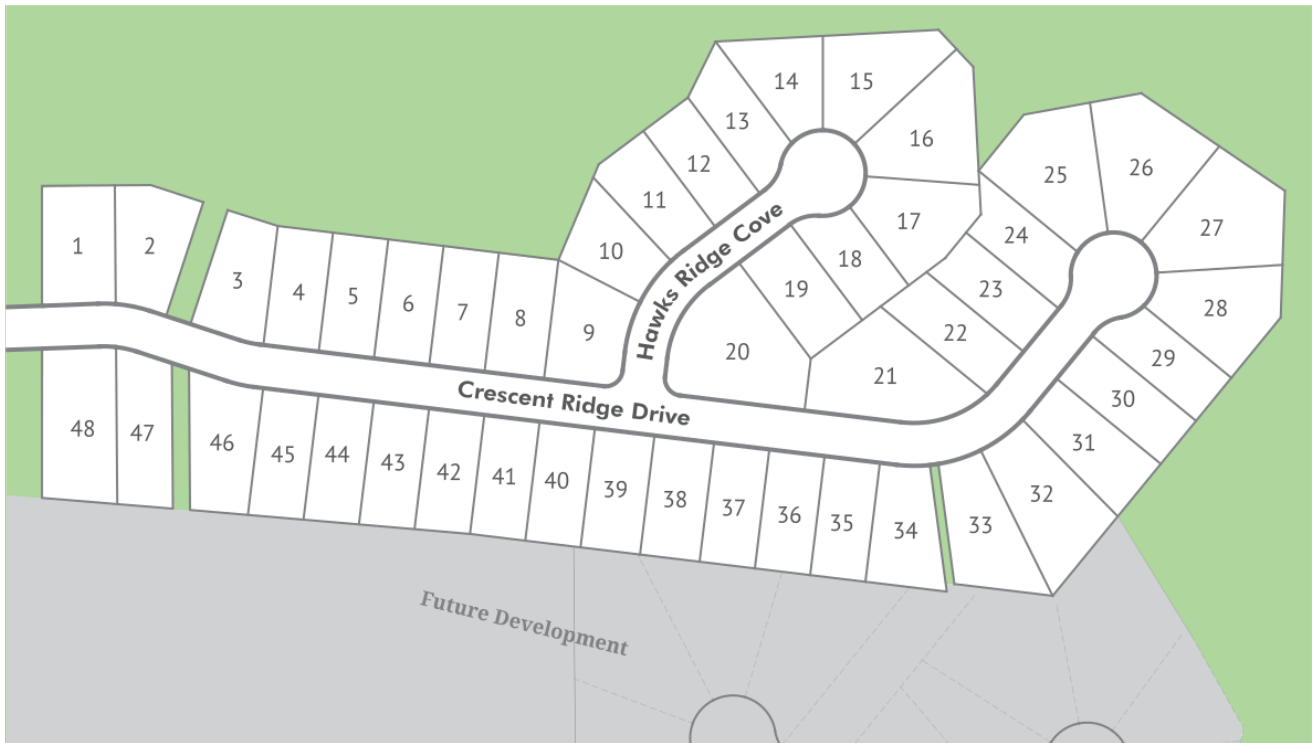

Coves at Hawk Ridge

○ Lot Available ○ Lot Available Through Builder ■ Model Home ● Sold ◆ Hold

Available Lots

Disclaimer: Lot prices are subject to change. Please call (260) 489-2000 to confirm prices.

Lot	Price	Features	Builder
1	\$0		
2	\$0		
3	\$0		
4	\$0		
5	\$0		
6	\$0		
7	\$0		
8	\$0		
9	\$0		
10	\$0		
11	\$0		
12	\$0		
13	\$0		
14	\$0		
15	\$0		
16	\$0		
17	\$0		
18	\$0		
19	\$0		
20	\$0		
21	\$0		
22	\$0		
23	\$0		
24	\$0		
25	\$0		
26	\$0		
27	\$0		
28	\$0		
29	\$0		
30	\$0		
31	\$0		

32	\$0
33	\$0
34	\$0
35	\$0
36	\$0
37	\$0
38	\$0
39	\$0
40	\$0
41	\$0
42	\$0
43	\$0
44	\$0
45	\$0
46	\$0
47	\$0
48	\$0